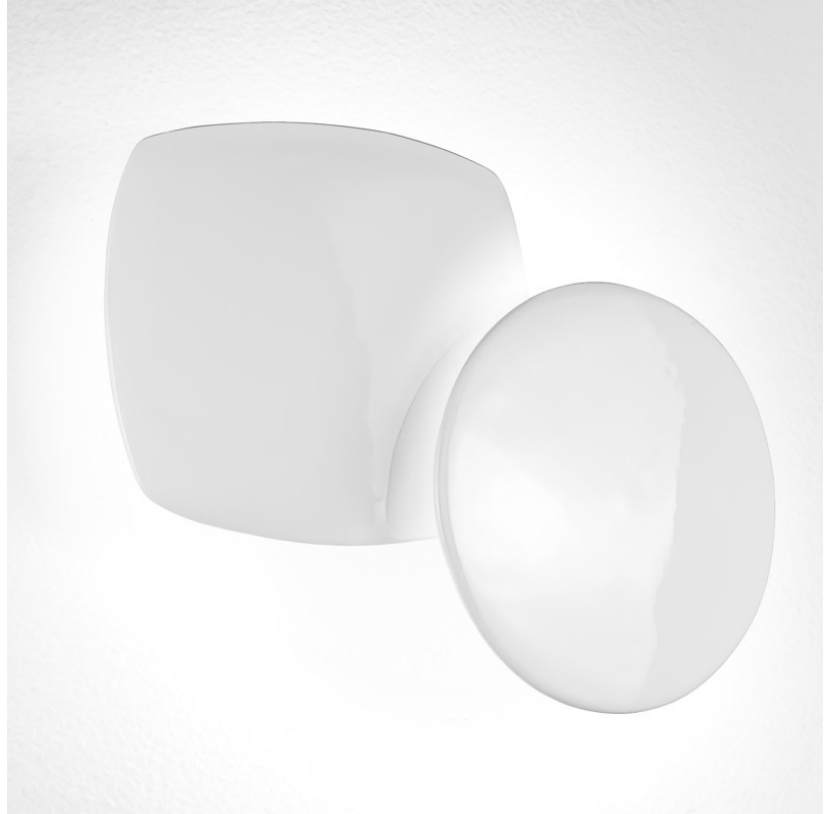

PROJECT	_____
TYPE	_____
NOTES	_____
QUANTITY	_____
DATE	_____

AFEF SURFACE

D83125

GENERAL

Series: Afef
Brand: Panzeri
Division: Design
Mounting Type: Surface
Mounting Location: Wall
Subcategory: Ambient

PHYSICAL

Shape: Abstract
Length (mm): 280
Length (in): 11
Height (mm): 210
Depth (mm): 80
Height (in): 8 1/4
Depth (in): 3 1/8
Extension (mm): 80
Extension (in): 3 1/8
Light Distribution: Indirect
Weight (kg): 2.7
Weight (lbs): 6
Diffuser: White Ceramic
Fixture Finish: WHI
Fixture Material: Ceramic

ELECTRICAL

Number of Lamps: 2
Lamp Type: LED Retrofit
Lamp Shape: T4
Bulb Included: Bulb Not Included
Total Output Wattage (W): 10
Max. Wattage Per Lamp (W): 5
Lamp Base: G9
Input Voltage (V): 120

LED

OPTICAL

RATINGS AND CERTIFICATIONS

Certified By: CSA Certified to UL and CSA Standards
IP rating: IP20