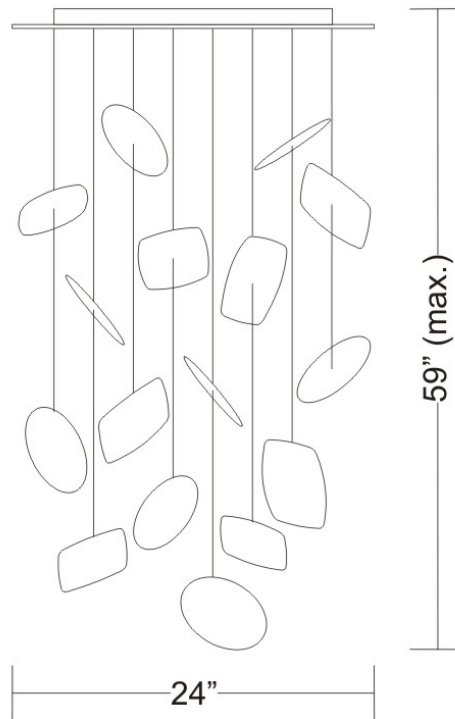

PROJECT	
TYPE	
NOTES	
QUANTITY	
DATE	

AFEF SUSPENSION

D81150

GENERAL

Series: Afef
Brand: Panzeri
Division: Design
Mounting Type: Suspension
Mounting Location: Ceiling
Subcategory: Pendant

PHYSICAL

Diameter (mm): 610
Diameter (in): 24
Height (mm): 1500
Height (in): 59
Weight (kg): 10.9
Weight (lbs): 24
Diffuser: Ceramic - Black and White
Fixture Material: Stainless Steel

ELECTRICAL

Number of Lamps: 4
Lamp Type: LED Retrofit / Halogen
Lamp Shape: MR20
Bulb Included: Bulb Not Included
Total Output Wattage (W): 44 / 300
Max. Wattage Per Lamp (W): 18
Lamp Base: GU10
Input Voltage (V): 120

LED

OPTICAL

RATINGS AND CERTIFICATIONS

Certified By: CSA Certified to UL and CSA Standards
IP rating: IP20